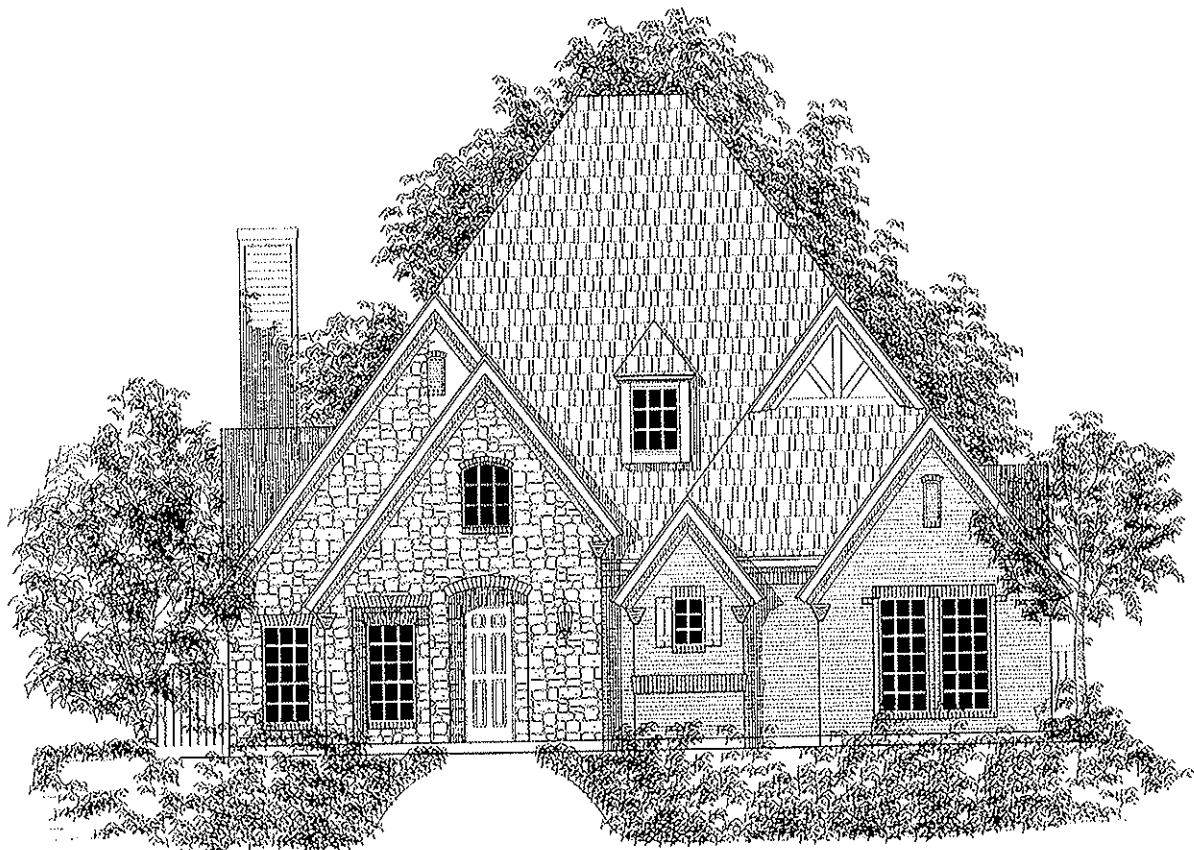

**PEARSON FARMS 1A-1B
FRISCO, TX**

**DESIGN
SH5154**

3-17-09

Elevation "A"

Deanna Parker
Model: 214-387-8325
Cell Phone: 214-497-3779
Deanna@ShaddockHomes.com

4/3/2009

DESIGN SH5154

3-17-09

Second Floor

First Floor