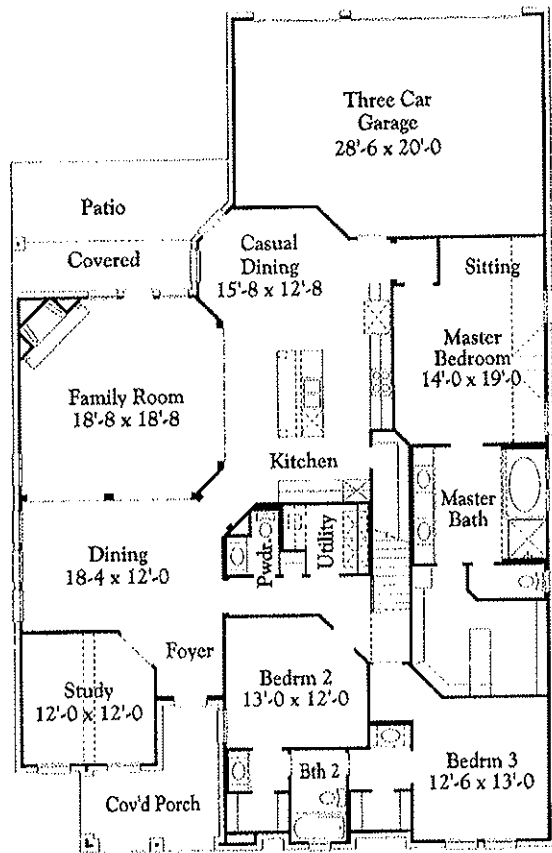

**PEARSON FARMS 1A-1B
FRISCO, TX**

**DESIGN
SH5154**

3-17-09

Elevation "A"

Deanna Parker
Model: 214-387-8325
Cell Phone: 214-497-3779
Deanna@ShaddockHomes.com

4/3/2009

DESIGN SH5154

3-17-09

Second Floor

First Floor