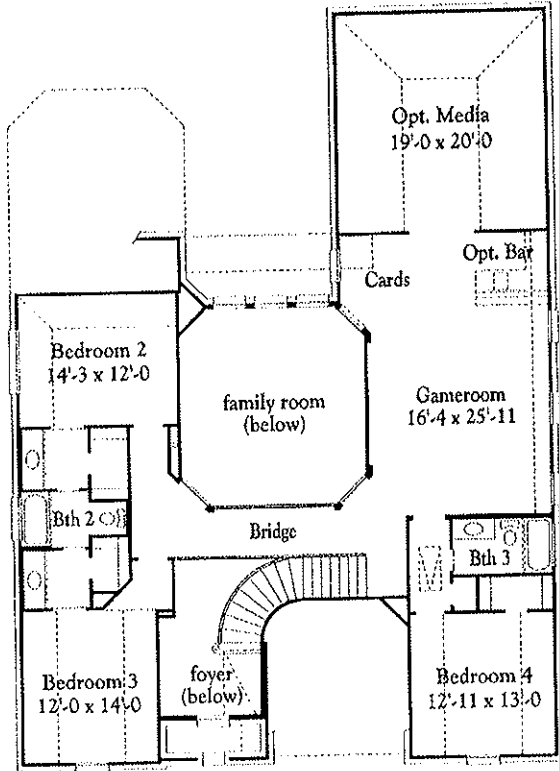

**PEARSON FARMS 1A-1B
FRISCO, TX**

**DESIGN
SH5152**

3-17-09

Elevation "A"

Deanna Parker
Model: 214-387-8325
Cell Phone: 214-497-3779
Deanna@ShaddockHomes.com

4/3/2009

DESIGN SH5152

3-17-09

Second Floor

First Floor