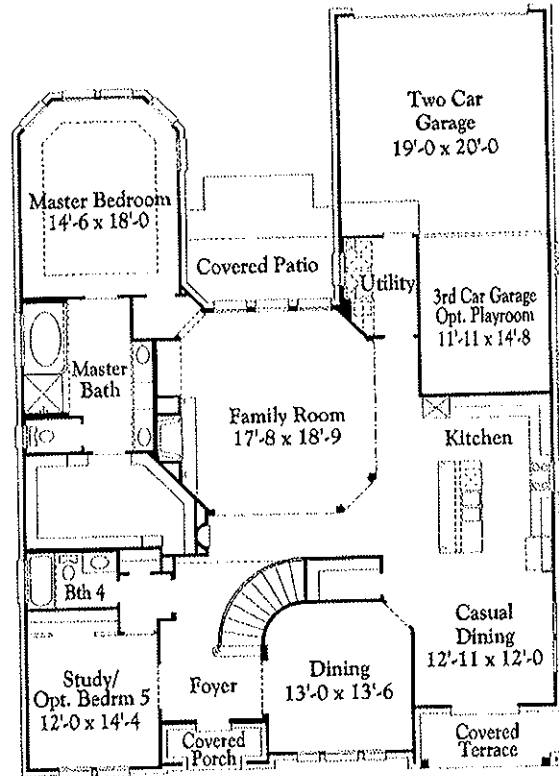

**PEARSON FARMS 1A-1B
FRISCO, TX**

**DESIGN
SH5152**

3-17-09

Elevation "A"

Deanna Parker
Model: 214-387-8325
Cell Phone: 214-497-3779
Deanna@ShaddockHomes.com

4/3/2009

DESIGN SH5152

3-17-09

Second Floor

First Floor