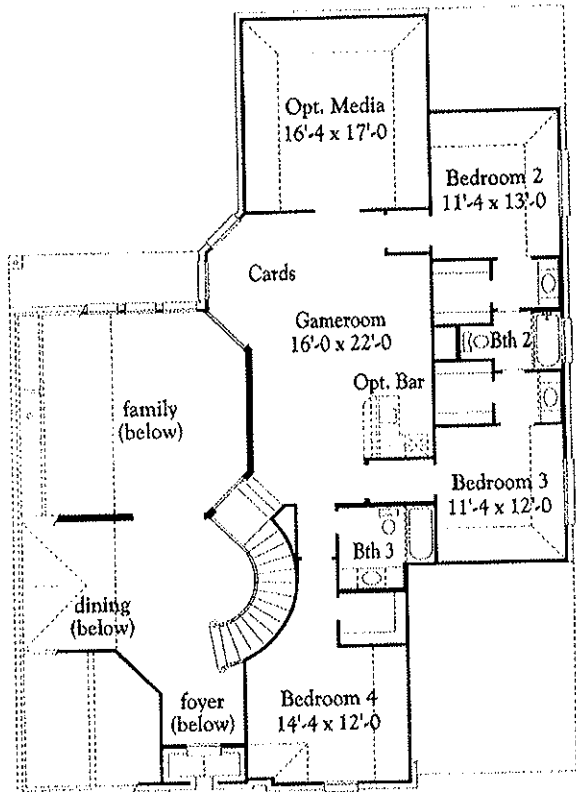

**PEARSON FARMS 1A-1B
FRISCO, TX**

**DESIGN
SH5151**
3-17-09

Elevation "A"

Deanna Parker
Model: 214-387-8325
Cell Phone: 214-497-3779
Deanna@ShaddockHomes.com

4/3/2009

DESIGN SH5151

3-17-09

Second Floor

First Floor