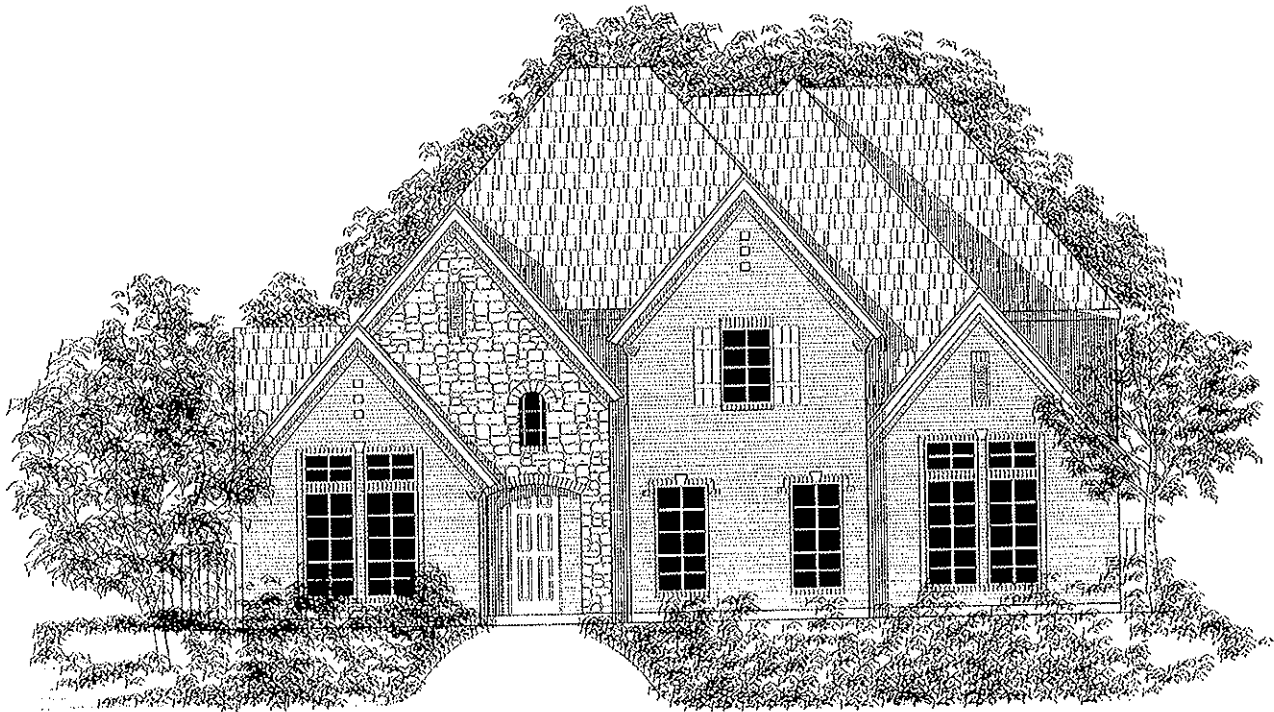

**PEARSON FARMS 1A-1B
FRISCO, TX**

**DESIGN
SH5151**
3-17-09

Elevation "A"

Deanna Parker
Model: 214-387-8325
Cell Phone: 214-497-3779
Deanna@ShaddockHomes.com

4/3/2009

DESIGN SH5151

3-17-09

Second Floor

First Floor