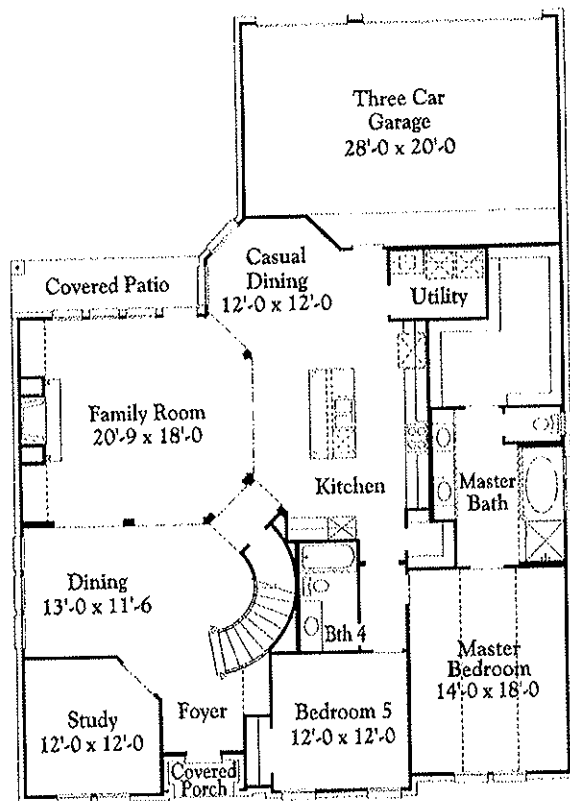

**PEARSON FARMS 1A-1B
FRISCO, TX**

**DESIGN
SH5151**
3-17-09

Elevation "A"

Deanna Parker
Model: 214-387-8325
Cell Phone: 214-497-3779
Deanna@ShaddockHomes.com

4/3/2009

DESIGN SH5151

3-17-09

Second Floor

First Floor