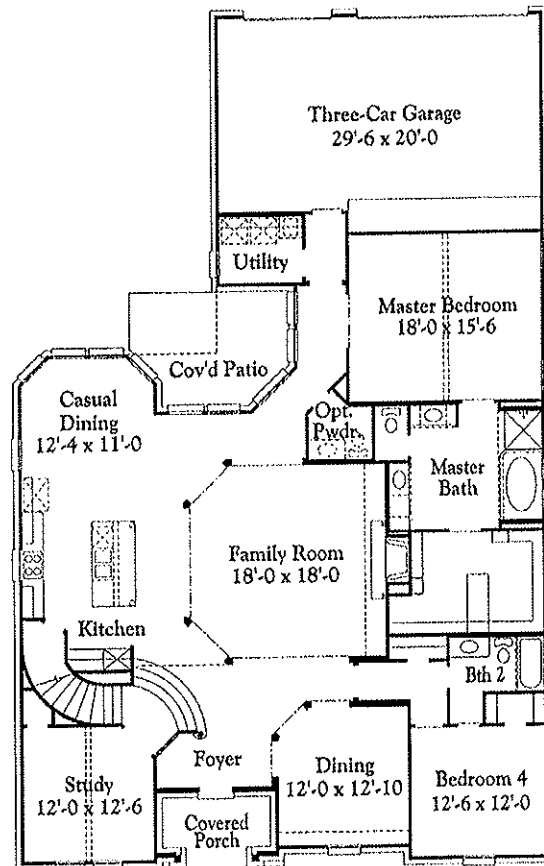

**PEARSON FARMS 1A-1B  
FRISCO, TX**

**DESIGN  
SH5149**  

---

**(5-8-08)**

*Elevation "B"*

**Deanna Parker**  
**Model: 214-387-8325**  
**Cell Phone: 214-497-3779**  
**[Deanna@shaddockHomes.com](mailto:Deanna@shaddockHomes.com)**

# DESIGN SH5149

(5-8-08)

Second Floor

First Floor