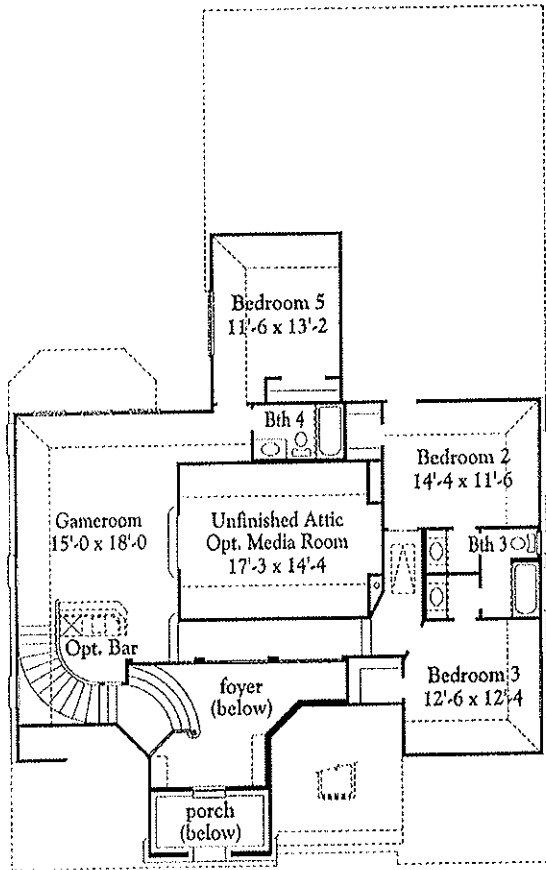

**PEARSON FARMS 1A-1B  
FRISCO, TX**

**DESIGN  
SH5149**  

---

**(5-8-08)**

*Elevation "B"*

**Deanna Parker**  
**Model: 214-387-8325**  
**Cell Phone: 214-497-3779**  
**[Deanna@shaddockHomes.com](mailto:Deanna@shaddockHomes.com)**

# DESIGN SH5149

(5-8-08)

Second Floor

First Floor