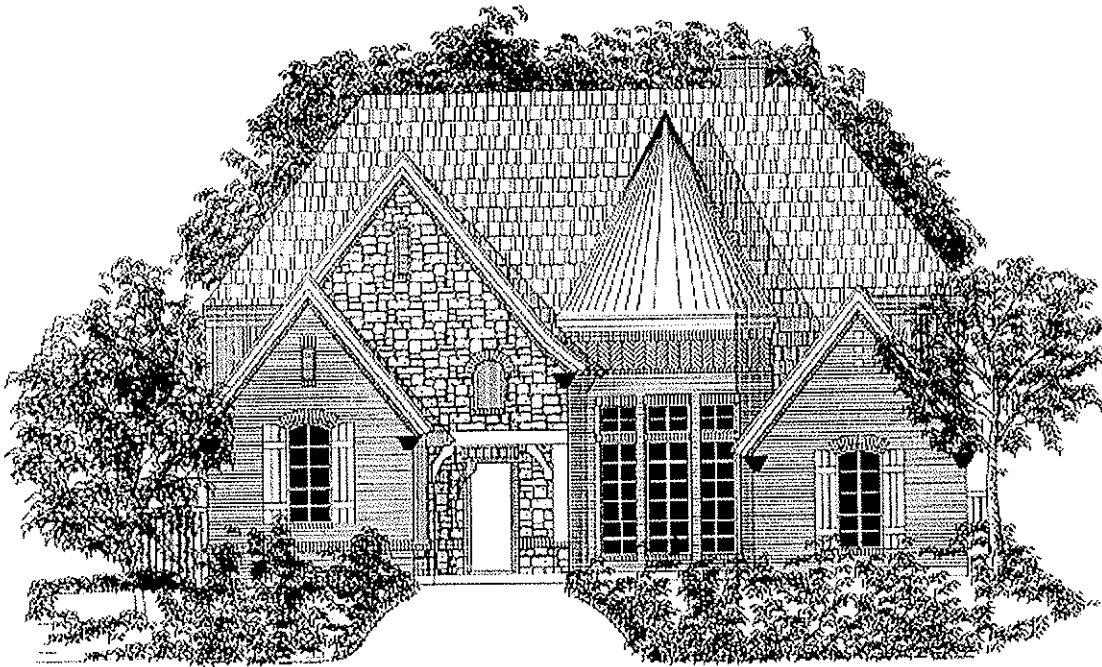

**PEARSON FARMS 1A-1B  
FRISCO, TX**

**DESIGN  
SH5149**  

---

**(5-8-08)**

*Elevation "B"*

**Deanna Parker**  
**Model: 214-387-8325**  
**Cell Phone: 214-497-3779**  
**[Deanna@shaddockHomes.com](mailto:Deanna@shaddockHomes.com)**

# DESIGN SH5149

(5-8-08)

Second Floor

First Floor