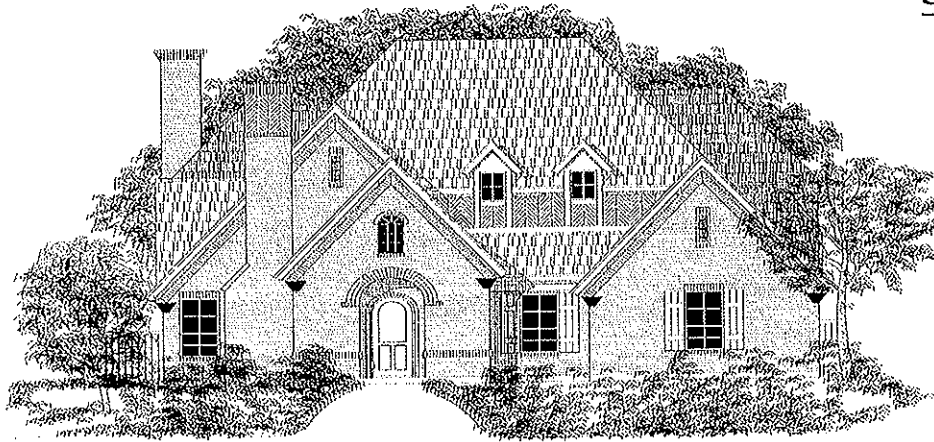

PEARSON FARMS 1A-1B
FRISCO, TX

DESIGN
SH5148

3-17-09

Elevation "A" with Study fireplace

Elevation "A"

Deanna Parker
Model: 214-387-8325
Cell Phone: 214-497-3779
Deanna@shaddockHomes.com

DESIGN SH5148

3-17-09